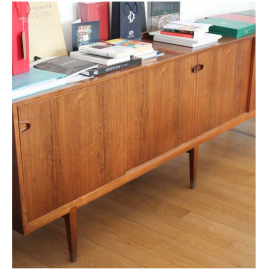

Dark iroko wood sideboard with four sliding doors	Title	Dark iroko wood sideboard with four sliding doors	Material	Timber
	SKU	MI-6A0-64A-AZEV4G	Quantity	1 pcs
	Category	Sideboards	Weight	55 kg
	Manufacturer		Carbon	27 kg CO₂e
	Measurements	W: 2395 mm x L: 470 mm x D: 800 mm